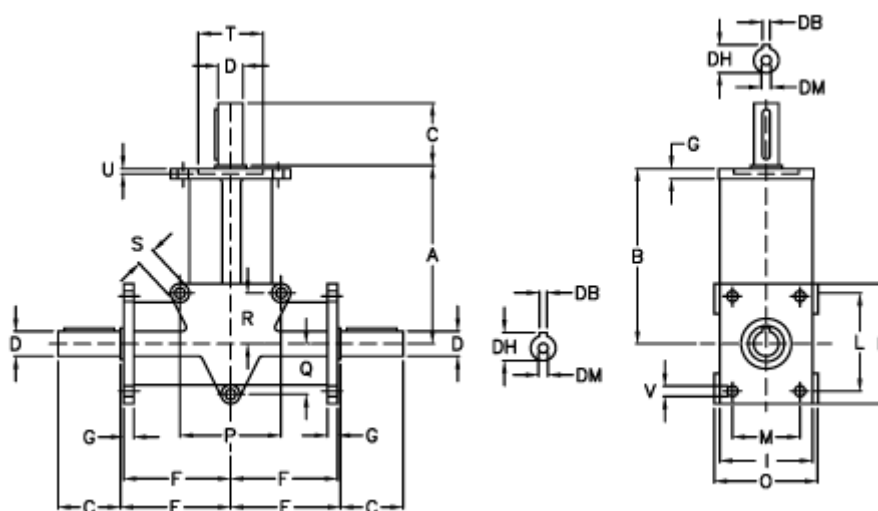

Article number: 2944125002100

Description: Bevel gear RAN 25DA i=2

## Measures

A	= 152.5	E = 82.5	O = 100
B	= 150	F = 80	P = 90
C	= 60	G = 12	Q = 45
DB	= 8	H = 98	R = 70
Description	= RAN 25	I = 98	S = 12.5
DH	= 28.0	L = 76	T H7 = 62
D h6	= 25	M = 76	U = 4.0
DM	= M8	N = 10.5	V = 10.5

Weight (kg) = 5.0